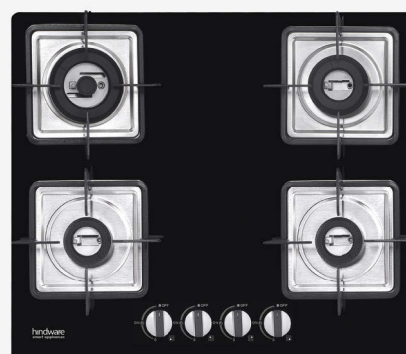

ROSIA 4B 65 CM

WARRANTY 2 Years Comprehensive
5 Years on Toughend Glass

FEATURES:

Designer Brass Burners | Spill Proof Design
Cast Iron Pan Support | Auto Ignition