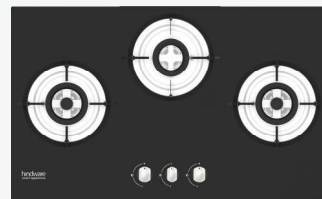

Ella Plus 3B 75CM

WARRANTY 2 Years Comprehensive
2 Years Toughened Glass

FEATURES:

Designer Brass Burners | Cast Iron Pan Support
Auto Ignition

FEATURES:

Designer Brass Burners | Cast Iron Pan Support
Auto Ignition