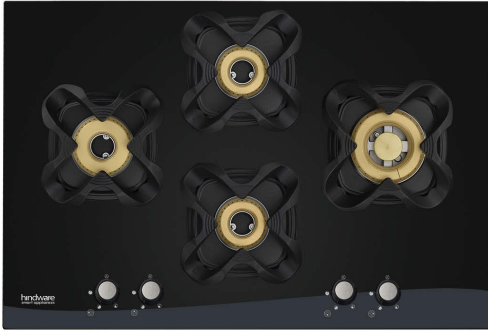

Designer Brass Burners | Cast Iron Pan Support
Auto Ignition

MaxX

Safe Technology

Dual brass burner for faster meal prep.

hindware
MAXX
SAFE TECHNOLOGY

TULIP RH 4B 78 CM

FEATURES:

MaxX Safe Technology | Anti-Leak SABAF Valve
Heavy Duty SABAF Burner | Cast Iron Pan Support
Enameled Drip Trays | Auto Ignition