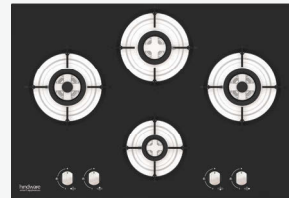

Amelia Plus 4B 76CM

WARRANTY 2 Years Comprehensive
2 Years Toughened Glass

FEATURES:

Designer Brass Burners | Cast Iron Pan Support
Auto Ignition

FEATURES:

Designer Brass Burners | Cast Iron Pan Support
Auto Ignition