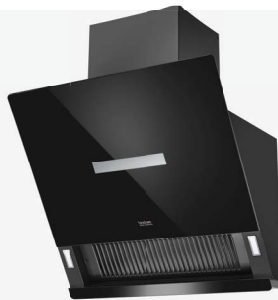

Serena Plus

WARRANTY 3 Years Comprehensive
12 Years on Motor

FEATURES:

Maximum Suction: 1450 m³/hr* | Filter-Less Technology
Touch Control | Metal Oil Collector Cup
Turbo Speed | Size (mm): 600/750/900