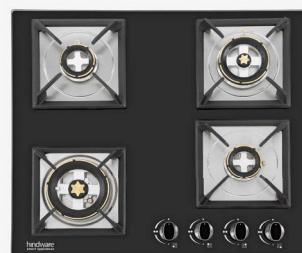

Flora Plus 4B 60 CM

WARRANTY 2 Years Comprehensive
2 Years Toughened Glass

FEATURES:

Designer Brass Burners | Cast Iron Pan Support
Metallic Knobs | SS Matt Finish Drip Trays
Auto Ignition