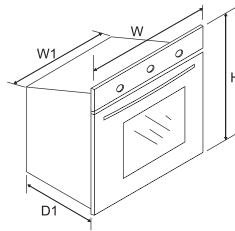

BUILT-IN OVENS

BUILT-IN MICROWAVE OVENS

MS : MOTION SENSOR, FL : FILTERLESS, CBF : CONICAL BAFFLE FILTER, BF : BAFFLE FILTER, SS : STAINLESS STEEL, DLSS : DOUBLE LAYER STAINLESS STEEL, DST : DOUBLE SIDE TOUCH, PB : PUSH BUTTON

*Disclaimer: Due to continuous technological upgradation, Hindware Home Innovation Limited reserves every right to change the specifications/brief description/pictorial representation, without prior notice. This document is generated only for information purpose. All airflow/suction and sound emitted mentioned are as per ideal test conditions. This may change depending on size of kitchen and other factors like environment, ambient noise, operating voltage, accessories used, etc ^For more details visit hindwareappliances.com #Hindware Smart Appliances defines life of the product as 10 Years and Lifetime warranty is applicable on selected models and only applicable on Motor.