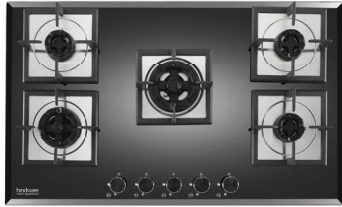

Aster 5B 86 CM

WARRANTY 2 Years Comprehensive
5 Years on Toughend Glass

FEATURES:

Designer Brass Burners | Cast Iron Pan Support
SS Matt Finish Drip Tray | Metallic Knobs
Auto Ignition

**4D FLAME
TECHNOLOGY**

FEATURES:

Designer Brass Burners | Cast Iron Pan Support
SS Matt Finish Drip Tray | Metallic Knobs
Auto Ignition

**4D FLAME
TECHNOLOGY**