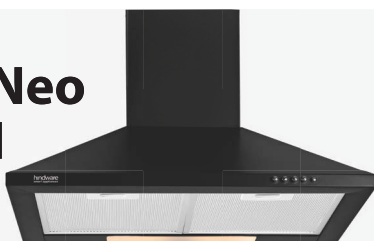

FEATURES:

Maximum Suction: 750 m³/hr* | Push Button
Cassette Filter | Also Available in Inox | Size (mm): 600

ClaraNeo Blk IN

WARRANTY 2 Years Comprehensive
5 Years on Motor

FEATURES:

Maximum Suction: 750 m³/hr* | Push Button
Cassette Filter | Also Available in Inox | Size (mm): 600