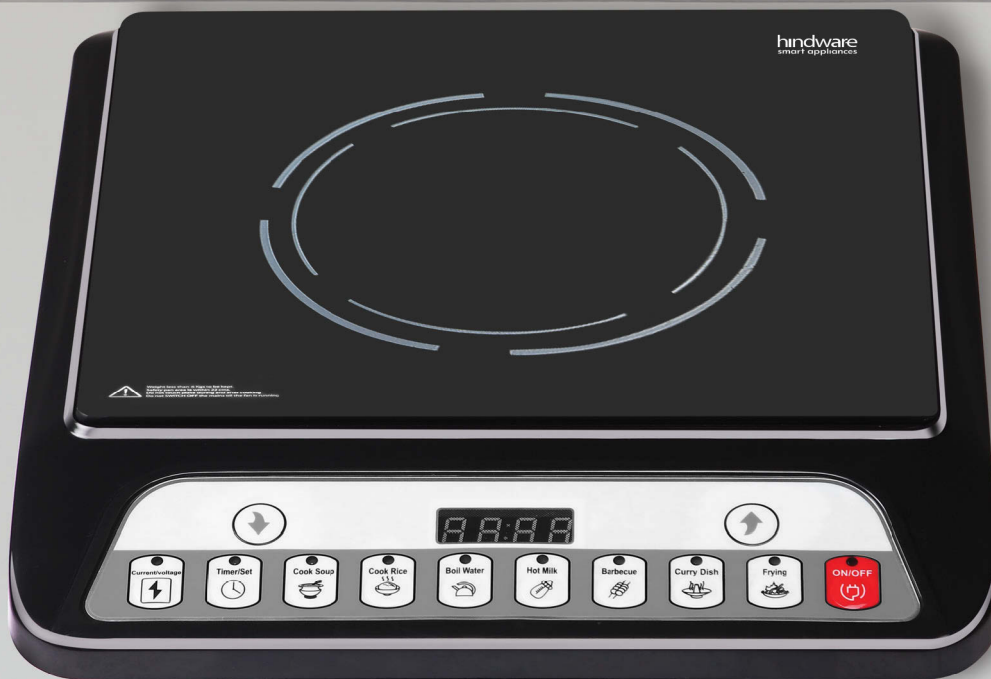

Tino Plus 2B

WARRANTY

1 Years
Comprehensive

FEATURES:

Efficient Brass Burner
Bakelite Knob | Deep Drawn Stainless Steel Body
Rust Proof Die Cast Mixing Tube

Induction

Works pretty quick. Lasts pretty long.

Venturo

FEATURES:

Auto Shut-off | 7 Cooking Functions
Push Button | Powerful and Efficient
Digital Display | Wattage: 1800 W

FEATURES:

Auto Shut-off | 5 Cooking Functions
Soft Touch Control | Powerful and Efficient
Digital Display | Wattage: 1600 W

Pluto

Aveo

FEATURES:

Auto Shut-off | 7 Cooking Functions
Push Button | Powerful and Efficient
Digital Display | Wattage: 1400 W

FEATURES:

Auto Shut-off | 7 Cooking Functions
Push Button | Powerful and Efficient
Digital Display | Wattage: 1400 W